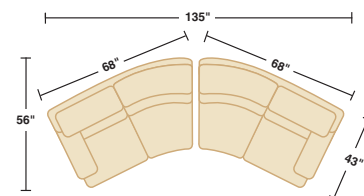

LATTITUDES

collection by Flexsteel®

1127 Conversation Sofa & Ottomans

1127 Conversation Sofa

1127 Ottoman

	Height	Seat Width	Overall Width	Seat Depth	Overall Depth	Arm Height	Seat Height	Seat Cushions
1127-325 Conversation Sofa LAF	38"	46"	65"	22"	44"	27"	21"	2
1127-326 Conversation Sofa RAF	38"	46"	65"	22"	44"	27"	21"	2
1127-09 Ottoman	21"		40"		26"			

Overall combined group dimensions are 38"H x 135"W x 56"D

	1127-325	1127-326	1127-09
Cushions Luxury Cushion (LC)	●	●	●
Seat Construction Dualflex® Spring System	●	●	
Woven Webbing			●
Attached Seat Cushion	●	●	●
Loose Seat Cushion			
Back Construction Attached Back Cushion			
Semi Attached Back Cushion	●	●	
Loose Pillow Back Cushion			