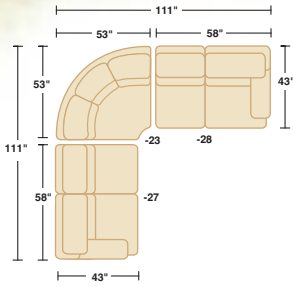

LATTITUDES

collection by Flexsteel®

1127 Sectional
with Love Seat LAF, Full Wedge & Love Seat RAF
Overall combined group dimensions are 39"H x 111"W x 111"D

1127 Sectional
with Corner Sofa, Armless Chair & Love Seat RAF
Overall combined group dimensions with armless chair are 39"H x 124"W x 100"D

	Height	Seat Width	Overall Width	Seat Depth	Overall Depth	Arm Height	Seat Height	Seat Cushions
1127-33 Corner Sofa LAF	39"	65"	100"	22"	43"	27"	21"	3
1127-28 Love Seat RAF	39"	45"	58"	22"	43"	27"	21"	2
1127-27 Love Seat LAF	39"	45"	58"	22"	43"	27"	21"	2
1127-23 Full Wedge	39"	48"	76"	23"	45"		21"	1
1127-19 Armless Chair	39"	23"	23"	22"	43"		21"	1
Cushions								
Luxury Cushion (LC)		1127-33	1127-28	1127-27	1127-23	1127-19		
		●	●	●	●	●		
Seat Construction								
Dualflex® Spring System		1127-33	1127-28	1127-27	1127-23	1127-19		
Woven Webbing		●	●	●	●	●		
Attached Seat Cushion		●	●	●	●	●		
Loose Seat Cushion								
Back Construction								
Attached Back Cushion		1127-33	1127-28	1127-27	1127-23	1127-19		
Semi Attached Back Cushion		●	●	●	●	●		
Loose Pillow Back Cushion								